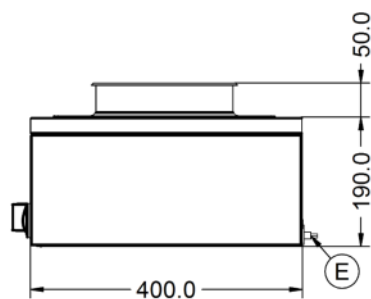

Key Specifications Capacity

<p>Pot Type Round pot</p> <p>Type of Heat Wet/Dry</p>	<p>Capacity Litres 3 x 4.5</p>
---	---------------------------------------

Weights and Dimensions Supply Connections

<p>Unit Height (External) mm 240</p> <p>Unit Width (External) mm 850</p> <p>Unit Depth (External) mm 400</p> <p>Net Weight Kg 17.6</p>	<p>Requires Installation No</p> <p>Requires Electrical Supply Yes</p> <p>UK 3 Pin Plug Yes</p> <p>Requires Hardwiring No</p> <p>Electrical Supply Rating Watts 750</p> <p>Single Phase Amps 3.3</p> <p>Single Phase Voltage 230</p>
--	--

Shipping

<p>Packed Weight Kg 19.36</p> <p>Packed Height cm 45.5</p> <p>Packed Width cm 101.5</p> <p>Packed Depth cm 72</p>	
---	--

Technical Picture

Lincat Limited

Whisby Road,
Lincoln, LN6 3QZ,
United Kingdom