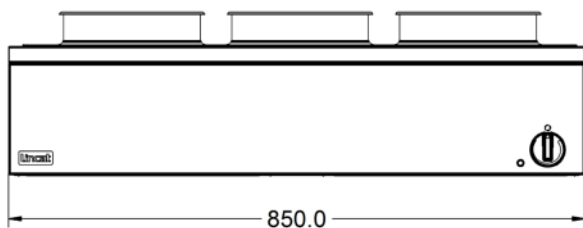

Key Specifications Capacity

<p>Pot Type Round pot</p> <p>Type of Heat Wet/Dry</p>	<p>Capacity Litres 3 x 4.5</p>
---	---------------------------------------

Weights and Dimensions Supply Connections

<p>Unit Height (External) mm 240</p> <p>Unit Width (External) mm 850</p> <p>Unit Depth (External) mm 400</p> <p>Net Weight Kg 17.6</p>	<p>Requires Installation No</p> <p>Requires Electrical Supply Yes</p> <p>UK 3 Pin Plug Yes</p> <p>Requires Hardwiring No</p> <p>Electrical Supply Rating Watts 750</p> <p>Single Phase Amps 3.3</p> <p>Single Phase Voltage 230</p>
--	--

Shipping

<p>Packed Weight Kg 19.36</p> <p>Packed Height cm 45.5</p> <p>Packed Width cm 101.5</p> <p>Packed Depth cm 72</p>	
---	--

Technical Picture

Lincat Limited

Whisby Road,
Lincoln, LN6 3QZ,
United Kingdom