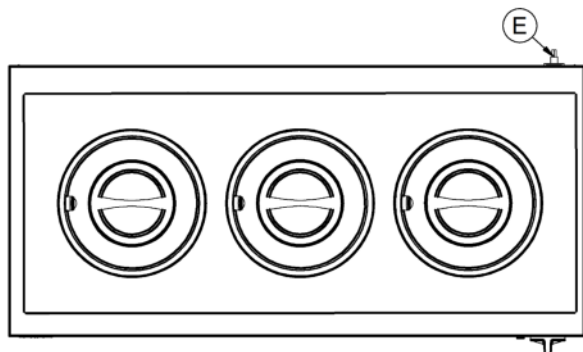

Key Specifications Capacity

<p>Pot Type Round pot</p> <p>Type of Heat Wet/Dry</p>	<p>Capacity Litres 3 x 4.5</p>
---	---------------------------------------

Weights and Dimensions Supply Connections

<p>Unit Height (External) mm 240</p> <p>Unit Width (External) mm 850</p> <p>Unit Depth (External) mm 400</p> <p>Net Weight Kg 17.6</p>	<p>Requires Installation No</p> <p>Requires Electrical Supply Yes</p> <p>UK 3 Pin Plug Yes</p> <p>Requires Hardwiring No</p> <p>Electrical Supply Rating Watts 750</p> <p>Single Phase Amps 3.3</p> <p>Single Phase Voltage 230</p>
--	--

Shipping

<p>Packed Weight Kg 19.36</p> <p>Packed Height cm 45.5</p> <p>Packed Width cm 101.5</p> <p>Packed Depth cm 72</p>	
---	--

Technical Picture

Lincat Limited

Whisby Road,
Lincoln, LN6 3QZ,
United Kingdom