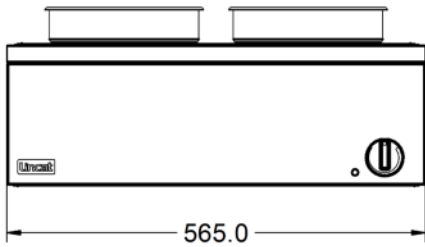

Key Specifications Capacity

<p>Pot Type Round pot</p> <p>Type of Heat Wet/Dry</p>	<p>Capacity Litres 2 x 4.5</p>
---	---------------------------------------

Weights and Dimensions Supply Connections

<p>Unit Height (External) mm 240</p> <p>Unit Width (External) mm 565</p> <p>Unit Depth (External) mm 400</p> <p>Net Weight Kg 13</p>	<p>Requires Installation No</p> <p>Requires Electrical Supply Yes</p> <p>UK 3 Pin Plug Yes</p> <p>Requires Hardwiring No</p> <p>Electrical Supply Rating Watts 500</p> <p>Single Phase Amps 2.2</p> <p>Single Phase Voltage 230</p>
--	--

Shipping

<p>Packed Weight Kg 14.3</p> <p>Packed Height cm 49.5</p> <p>Packed Width cm 70</p> <p>Packed Depth cm 55</p>	
---	--

Technical Picture

Lincat Limited

Whisby Road,
Lincoln, LN6 3QZ,
United Kingdom