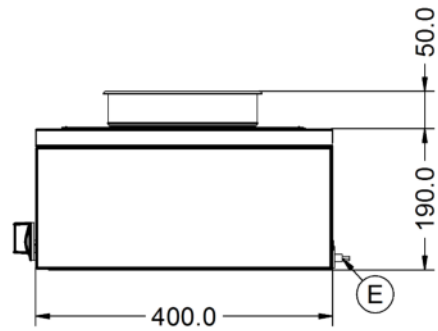

Key Specifications Capacity

<p>Pot Type Round pot</p> <p>Type of Heat Wet/Dry</p>	<p>Capacity Litres 2 x 4.5</p>
---	---------------------------------------

Weights and Dimensions Supply Connections

<p>Unit Height (External) mm 240</p> <p>Unit Width (External) mm 565</p> <p>Unit Depth (External) mm 400</p> <p>Net Weight Kg 13</p>	<p>Requires Installation No</p> <p>Requires Electrical Supply Yes</p> <p>UK 3 Pin Plug Yes</p> <p>Requires Hardwiring No</p> <p>Electrical Supply Rating Watts 500</p> <p>Single Phase Amps 2.2</p> <p>Single Phase Voltage 230</p>
--	--

Shipping

<p>Packed Weight Kg 14.3</p> <p>Packed Height cm 49.5</p> <p>Packed Width cm 70</p> <p>Packed Depth cm 55</p>	
---	--

Technical Picture

Lincat Limited

Whisby Road,
Lincoln, LN6 3QZ,
United Kingdom