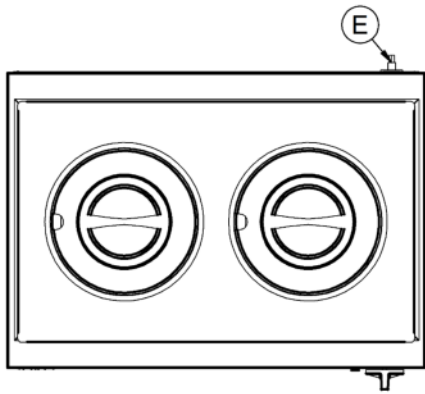

Key Specifications Capacity

<p>Pot Type Round pot</p> <p>Type of Heat Wet/Dry</p>	<p>Capacity Litres 2 x 4.5</p>
---	---------------------------------------

Weights and Dimensions Supply Connections

<p>Unit Height (External) mm 240</p> <p>Unit Width (External) mm 565</p> <p>Unit Depth (External) mm 400</p> <p>Net Weight Kg 13</p>	<p>Requires Installation No</p> <p>Requires Electrical Supply Yes</p> <p>UK 3 Pin Plug Yes</p> <p>Requires Hardwiring No</p> <p>Electrical Supply Rating Watts 500</p> <p>Single Phase Amps 2.2</p> <p>Single Phase Voltage 230</p>
--	--

Shipping

<p>Packed Weight Kg 14.3</p> <p>Packed Height cm 49.5</p> <p>Packed Width cm 70</p> <p>Packed Depth cm 55</p>	
---	--

Technical Picture

Lincat Limited

Whisby Road,
Lincoln, LN6 3QZ,
United Kingdom